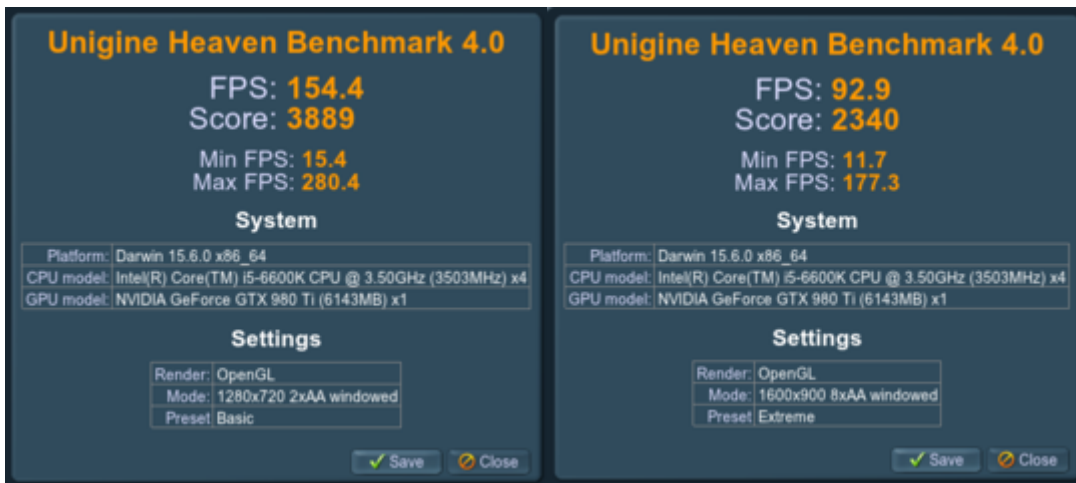

Erledigt **Benchmark die zweite**

Beitrag von „biggasnake“ vom 25. November 2016, 20:36

Hier auch mal ein paar Ergebnisse.

Prozessor **6600K**, Grafikkarte **GTX980 Ti**