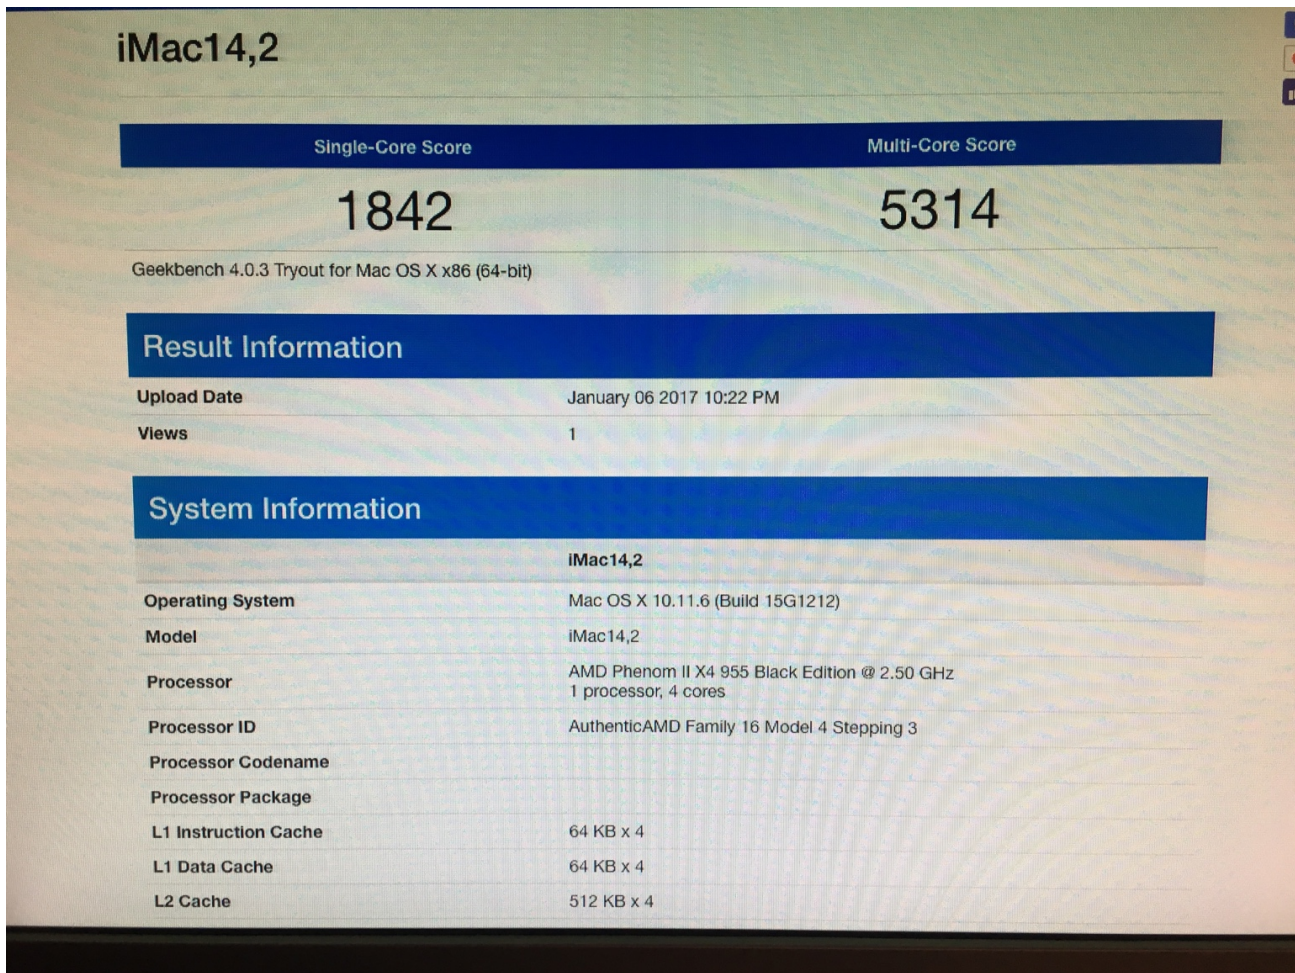

Your Score Identical System

**MAXON** 3D FOR THE REAL WORLD

Click on one of the 'Run' buttons to start a test.