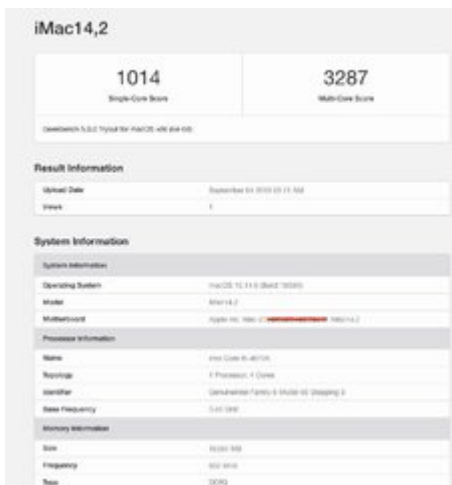

# Geekbench 5 ist da: Zeigt eure Ergebnisse

Beitrag von „user232“ vom 4. September 2019, 05:20

So sieht's mit Haswell CPU und Nvidia GTX 760 aus:

| iMac14,2                                |  |
|---|--|
| 5232<br>Geekbench Score                 |  |
| Geekbench 4.0.2 Score for macOS 10.10.0 |  |
| Result Information                      |  |
| Current Date                            | December 01, 2014 01:11:00   |
| View                                    | 1  |
| System Information                      |  |
| System Information                      |  |
| Operating System                        | macOS 10.10.0 (Darwin 14.0.0)  |
| Model                                   | 5241114  |
| Memory Used                             | 4.0 GB (94%)  |
| Processor Information                   |  |
| Name                                    | Intel Core i5-4250   |
| Speed                                   | 1 Processor @ 3.3 GHz  |
| Identifier                              | Intel64Family4 Model 40 Stepping 2   |
| Base Frequency                          | 3.3 GHz  |
| Memory Information                      |  |
| Size                                    | 16 GB (100%)   |
| Frequency                               | 1600 MHz   |
| Bus                                     | DDR3   |
| OpenGL Information                      |  |
| Platform Number                         | 3.0.0  |
| Platform Name                           | 3.0.0  |
| Vendor Name                             | Apple  |