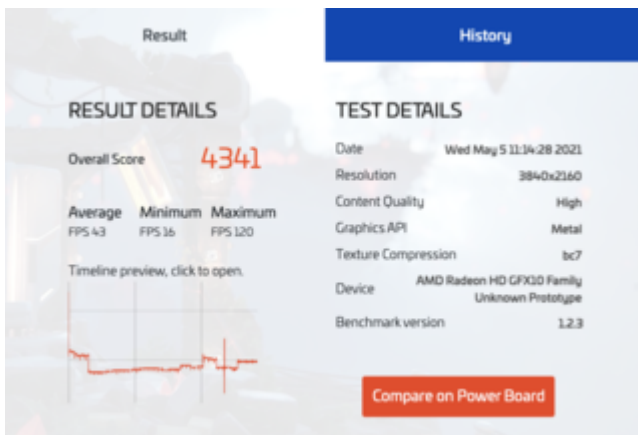

GPU Metal Bench - GPUScore: Sacred Path (2022, von Basemark)

Beitrag von „Roy Jones“ vom 5. Mai 2021, 11:17

RX 5500 XT

Medium:

High:

Custom High:

Result

History

RESULT DETAILS

Overall Score **C4365**

Average	Minimum	Maximum
FPS 44	FPS 15	FPS 88

Timeline preview, click to open.

TEST DETAILS

Date	Wed May 5 11:27:55 2021
Resolution	3840x2160
Content Quality	High
Graphics API	Metal
Texture Compression	bc7
Device	AMD Radeon HD GFX10 Family Unknown Prototype
Benchmark version	1.2.3