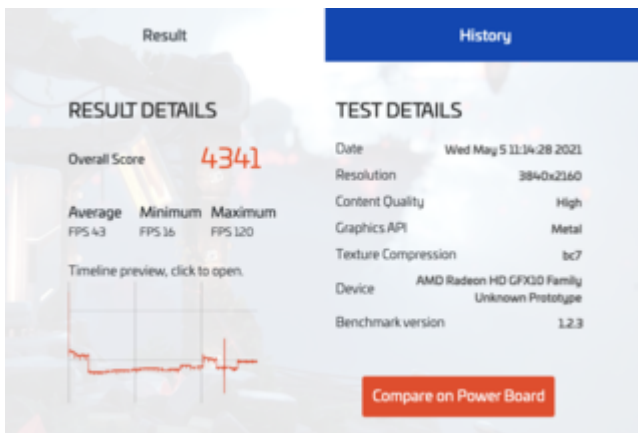

# GPU Metal Bench - GPUScore: Sacred Path (2022, von Basemark)

Beitrag von „Roy Jones“ vom 5. Mai 2021, 11:17

RX 5500 XT

Medium:

High:

Custom High:

Result

History

### RESULT DETAILS

Overall Score **C4365**

Average	Minimum	Maximum
FPS 44	FPS 15	FPS 88

Timeline preview, click to open.