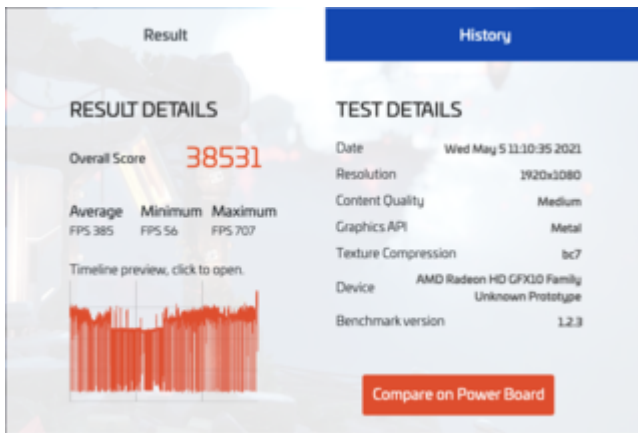

# GPU Metal Bench - GPUScore: Sacred Path (2022, von Basemark)

Beitrag von „Roy Jones“ vom 5. Mai 2021, 11:17

RX 5500 XT

Medium:

High:

Custom High:

Result

History

### RESULT DETAILS

Overall Score **C4365**

Average	Minimum	Maximum
FPS 44	FPS 15	FPS 88

Timeline preview, click to open.