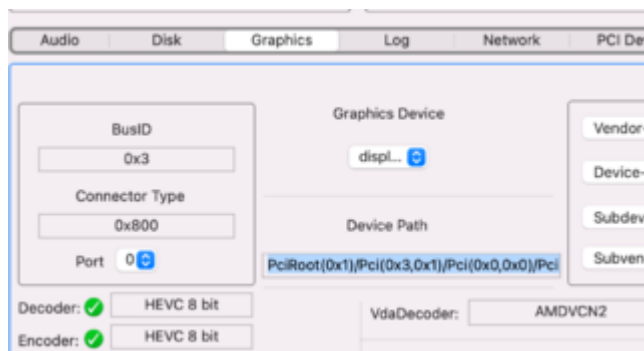

you have to put your address in Device properties:

[TheWachowski](#) mine is an AMD 6900 xt reference card