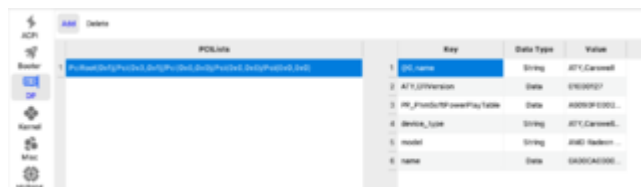

you have to put your address in Device properties:

[TheWachowski](#) mine is an AMD 6900 xt reference card