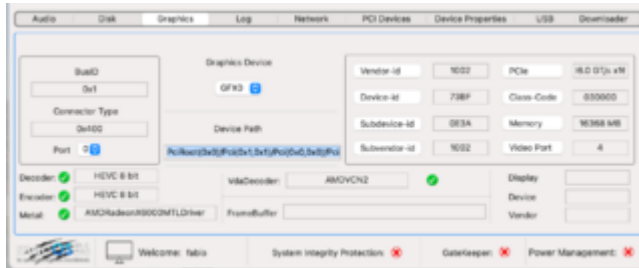

Sehr schlechte OpenCL Performance

Beitrag von „DevFelixJava“ vom 9. August 2024, 12:30

[Zitat von fabiosun](#)

i use Hackcheck app or similar to find my path

Do you have a copy of this program? Can't download it from macos86.it due to not sufficient permissions.